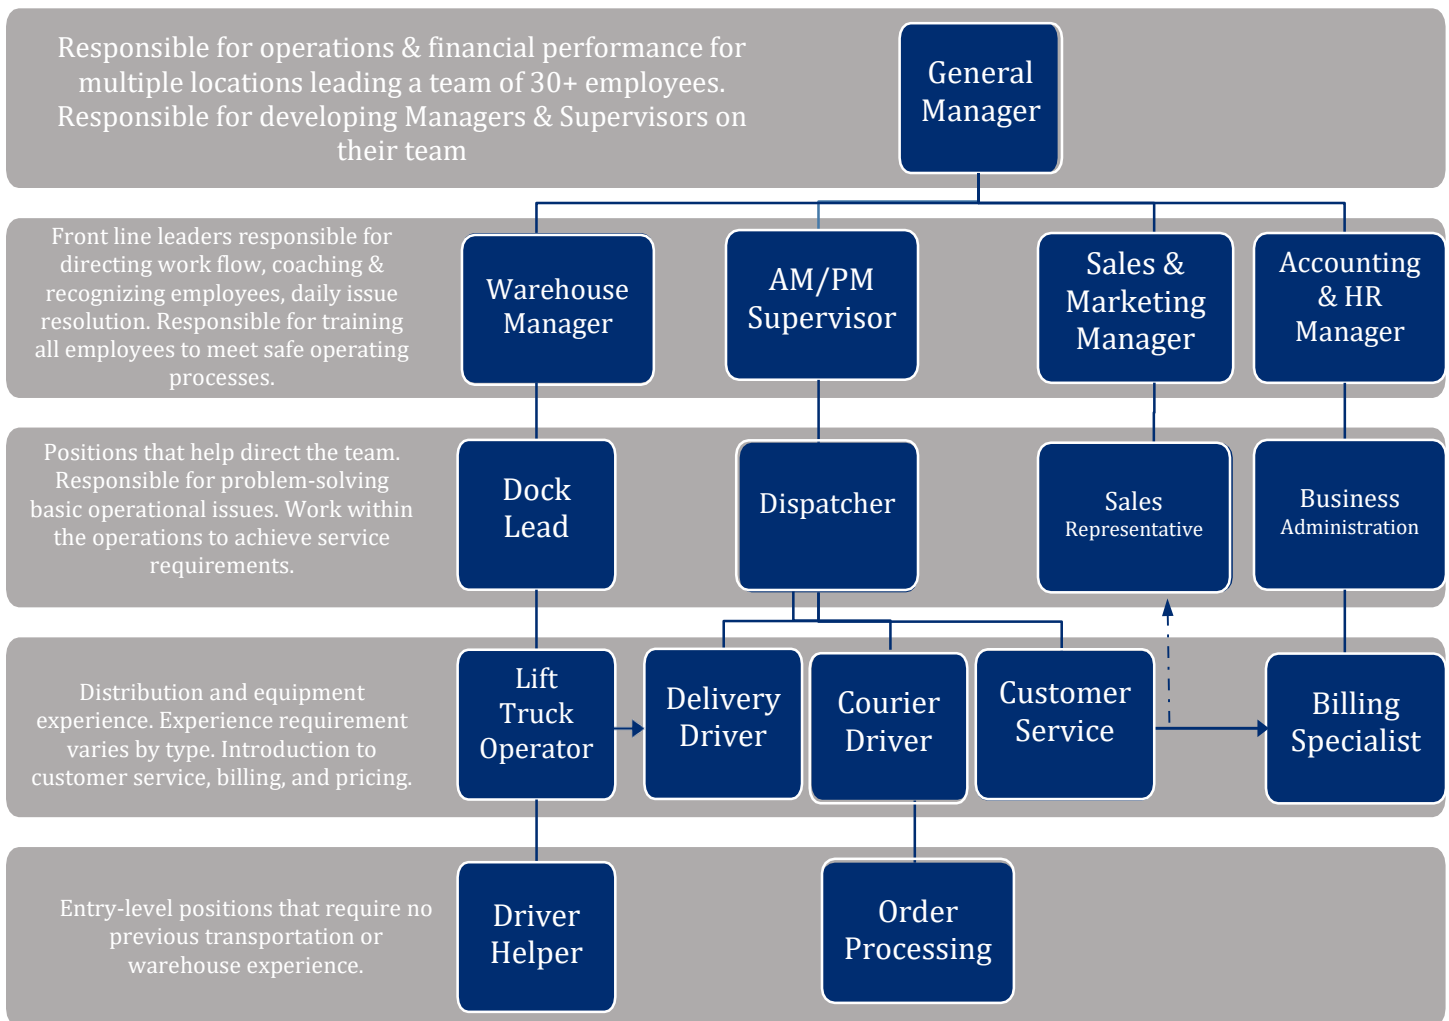

CAREER PATHWAY

7277 WILLIAM AVENUE, ALLENTOWN, PA 18106
2400 STAFFORD AVENUE, SCRANTON, PA 18505
1-855-363-2453

FIND OPENINGS: www.blueeaglelogistics.com/careers/