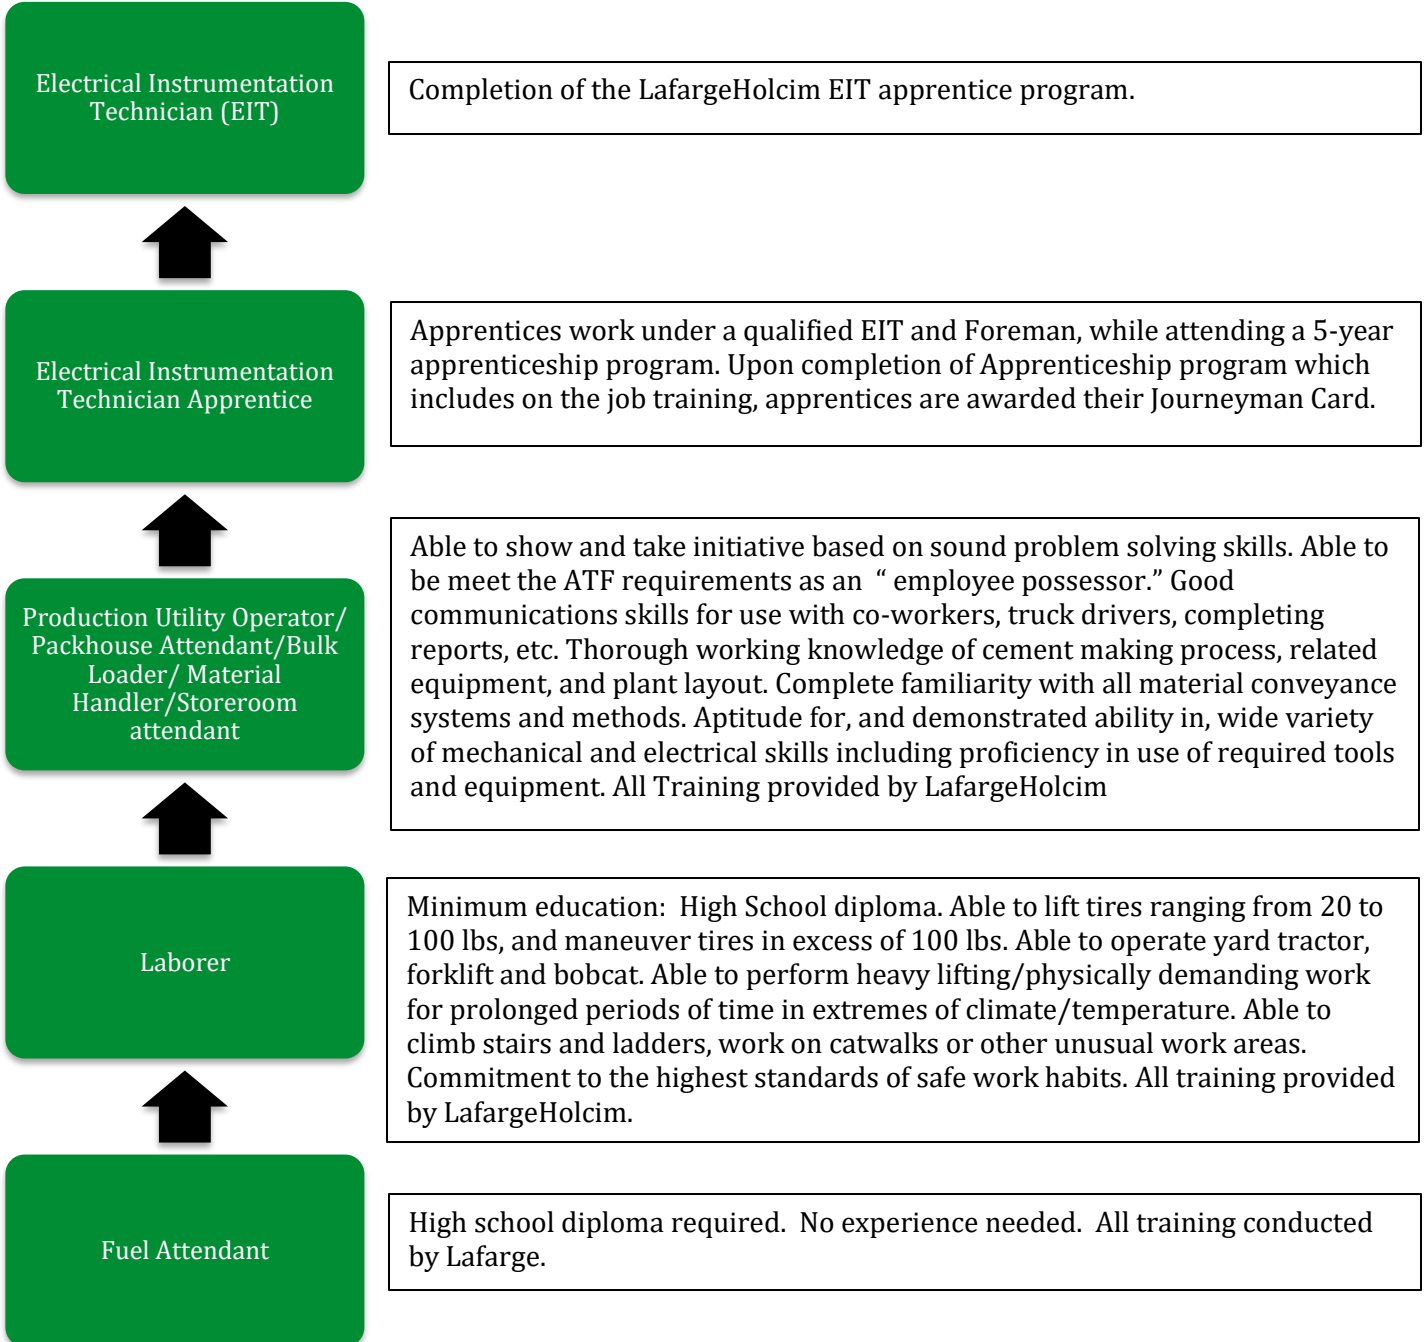

Knowledge, Skills, and Abilities Needed

We're looking for employees who are

- Safety Minded
- Team Player
- Problem Solver

Connect with us on Social Media!

LafargeHolcim in the US

@lafargeholcim_in_the_us

LafargeHolcim in the US

ELECTRICAL INSTRUMENTATION TECHNICIAN CAREER PATHWAY

5160 Main St., Whitehall, PA 18052

FIND OPENINGS: <https://www.lafargeholcim.us/careers>

START HERE