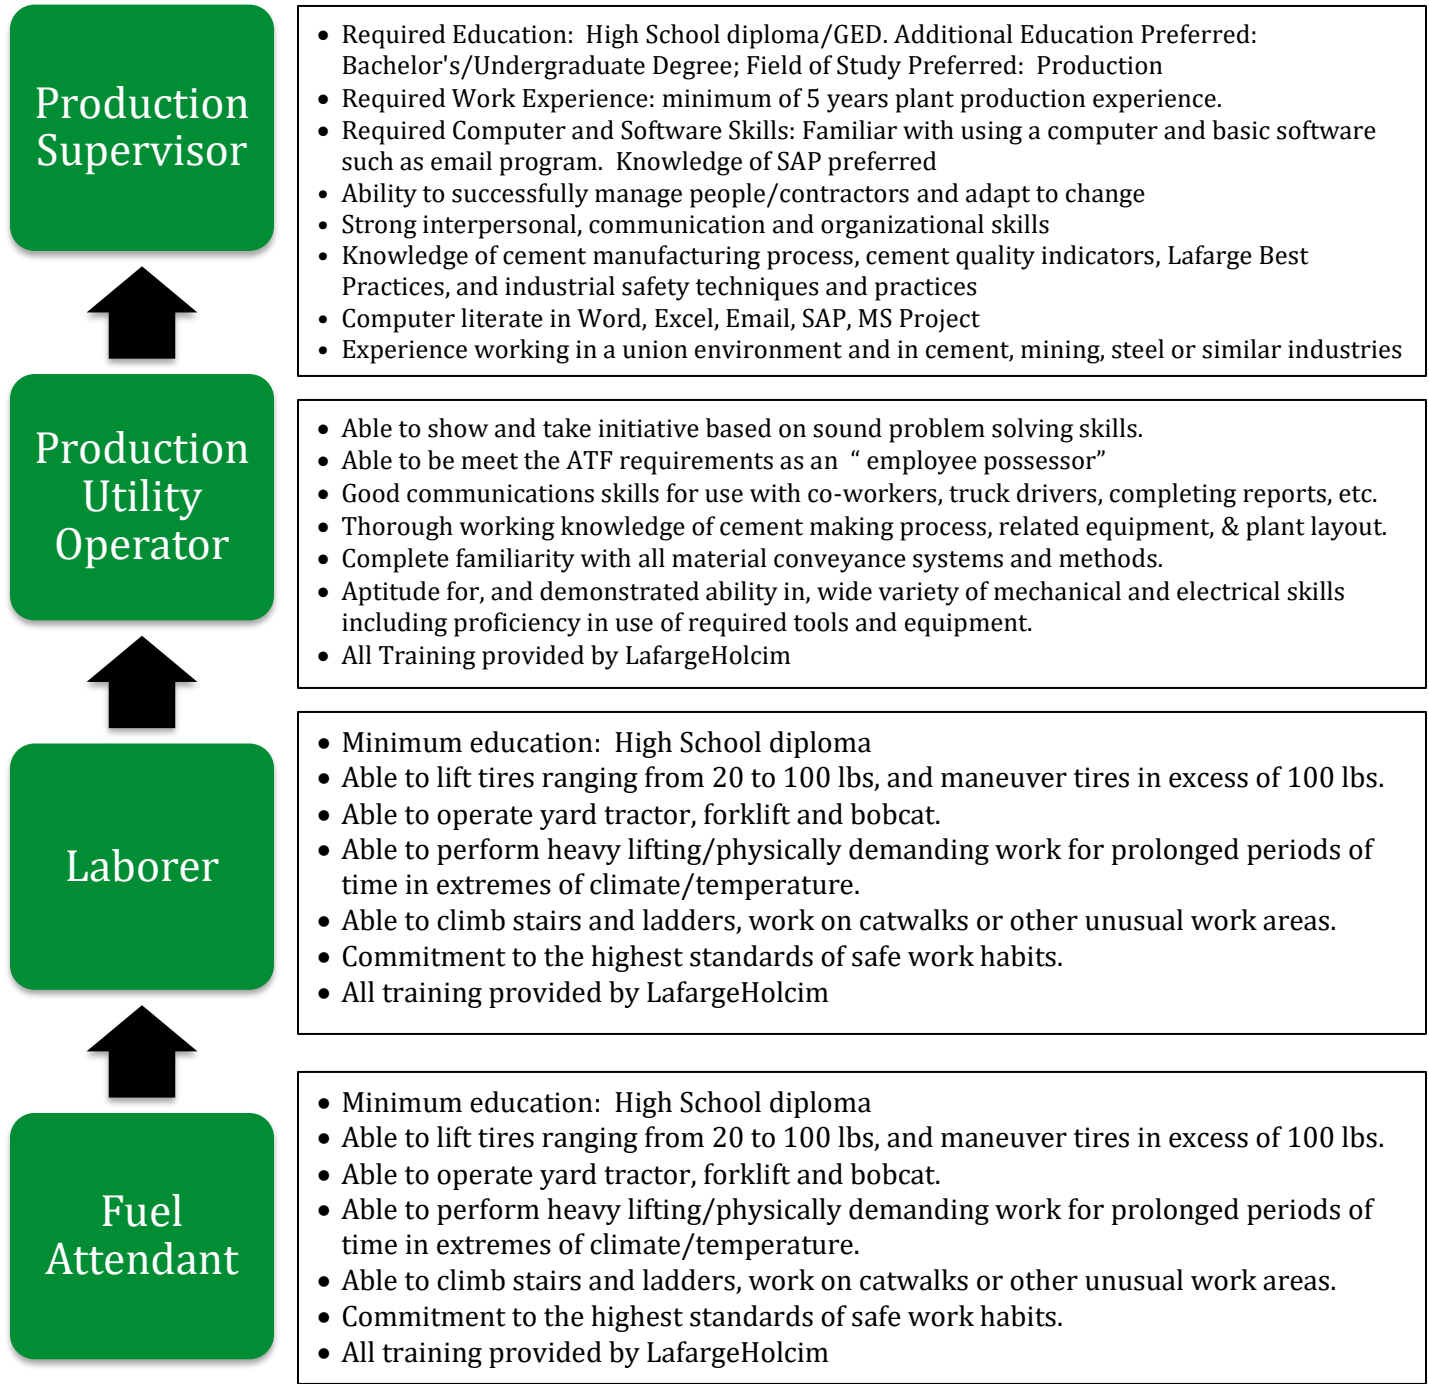

Our values are built on a continuous focus on health and safety. The health and safety of our employees, contractors and the communities in which we live and work is paramount, and is embedded in everything we do.

Knowledge, Skills, and Abilities Needed

We're looking for employees who are

- Safety Minded
- Team Player
- Problem Solver

Connect with us on Social Media!

LafargeHolcim in the US

@lafargeholcim_in_the_us

LafargeHolcim in the US

PRODUCTION SUPERVISOR CAREER PATHWAY

5160 Main St., Whitehall, PA 18052

FIND OPENINGS: <https://www.lafargeholcim.us/careers>

START HERE