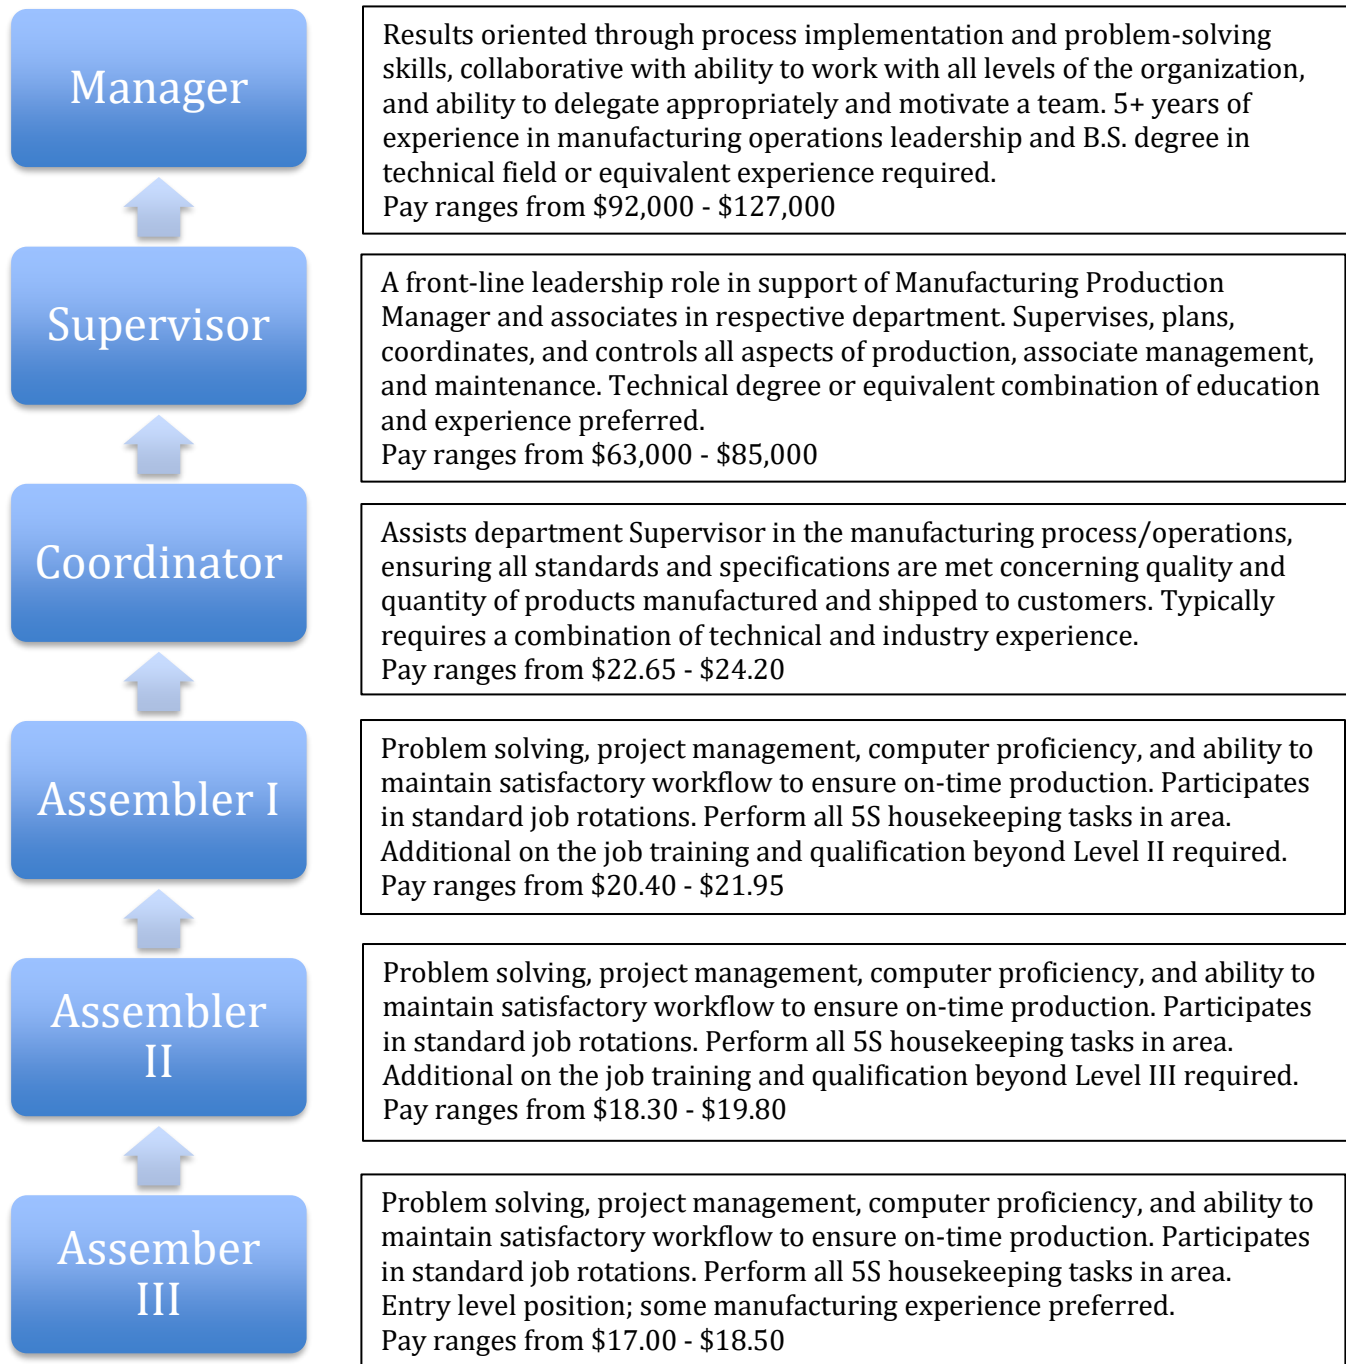

CAREER PATHWAY

1235 Water Street, East Greenville, PA 18041
215.679.7991

FIND OPENINGS: <https://www.knoll.com/careers>